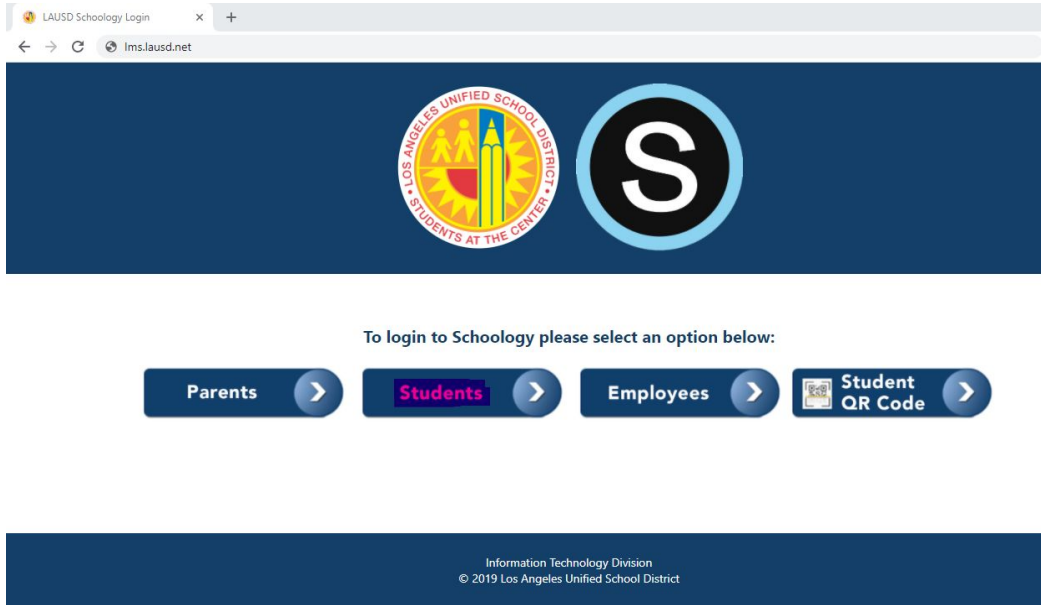

1. Please type lms.lausd.net

2. Click "STUDENTS"

3. Type in the email address and the password.

4. Click Courses and click on the course.

Courses

5. Go back to the form and acknowledge it.